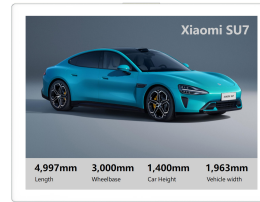

Conference table series

	RS075V	DS073	WS075	STag75
Dimensions External (mm)	179.5 * 123.3 * 88.3	179.5*130.7*25.2	179.5 * 123.3 * 88.3	180* 100 *143
Active Screen Area(mm)	159.6 * 95.7	159.6*95.7	163 * 97.6	162.6 * 97.3
Screen Size	7.3 inches (Dual-screen)	7.3 inches	7.5 inches (Dual-screen)	7.5 inches (Dual-screen)
Resolution(px)	800 * 480	800 * 480	800 * 480	800 * 480
Pixel Density(dpi)	127	127	124	124
Weight	380g	190g	373g	312.6g
Display Colour	Black/White/Red/Yellow/Blue/Green		Black/White/Red	
Battery	high-capacity polymer lithium battery			AAA*4
Battery Capacity	1450mAh			2600mAh
Battery Lifetime	Lasts for 8 months with one charge (5 updates / day)			5 Years (5 updates/day)
Operating Temperature	15°C~35°C		0°C~40°C	0°C~50°C

RS Series

	RS075	RS133	RS253	RS315
Dimensions External (mm)	182.5 * 128.9 * 17.1	304 * 233* 10.3	/	/
Active Screen Area (mm)	159.6 * 95.6	268.8 * 201.2	560 * 315	696.3 * 391.6
Screen Size	7.3 inches	13.3 inches	25.3 inches	31.5 inches
Resolution (px)	800 * 480	1600 * 1200	3200 * 1800	2560 * 1440
Pixel Density (dpi)	127	150	/	/
Weight	316g	760g	About 4500g	About 4650g
Display Colour	Black/White/Red/Yellow/Blue/Green			
Battery	CR2477 * 6	high-capacity polymer lithium battery	/	/
Battery Capacity	6000mAh	4000mAh	/	/
Battery Lifetime	5 years (5 updates / day)	1 year (3 updates / day)	/	/
Operating Temperature	15°C~35°C	0°C~50°C	/	/