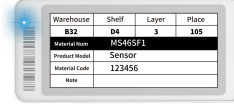

MTag Series

	MTag15	MTag21	MTag29	MTag29B	MTag42	MTag58	MTag75
Dimensions External (mm)	36 * 46 * 14.2	68 * 35 * 14.2	91 * 41 * 14.2	91 * 41 * 14.2	99 * 93.5 * 13.5	135.8 * 117.5 * 16.3	182.5 * 128.9 * 16.3
Active Screen Area (mm)	27 * 27	48.6 * 23.7	66.9 * 29.1	66.9 * 29.1	84.8 * 63.6	118.8 * 88.2	163.2 * 97.9
Screen Size	1.54 inches	2.13 inches	2.9 inches	2.9 inches	4.2 inches	5.83 inches	7.5 inches
Resolution (px)	152*152	250 * 122	296*128	296*128	400 * 300	648 * 480	800 * 480
Pixel Density (dpi)	142	130	112	112	119	138	124
Weight	21g	34g	45g	45g	113.5g	192g	295g
Display Colour	BWR			BW	BWR		
Battery	CR2450 * 1	CR2450 * 2		CR2450 * 4		CR2477 * 4	CR2477 * 6
Battery Capacity	600mAh	1200mAh		2400mAh		4000mAh	6000mAh
Battery Lifetime	5 Years (1 update/day)	5 Years (5 updates/day)					
Operating Temperature	0 ° C ~ 50 ° C			-15°C ~ 65°C		0 ° C ~ 50 ° C	
Water Features	IP65	IP65	IP65	IP65	IP67	/	/